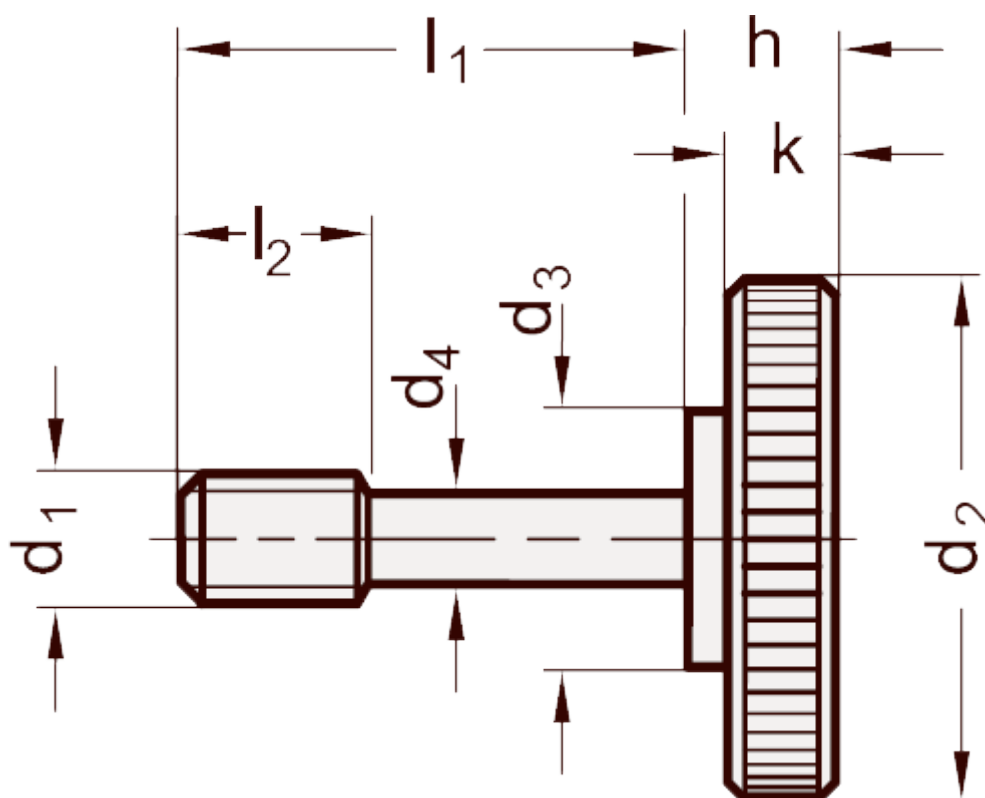

Article number: 206532M526NI
Description: E+G Knurled screw
GN 653.2-M5-26-NI

Measures

$a_1 = 8-12$	$h = 6.5$
$a_2 = 12-16$	$k = 4$
$a_3 = 16-18$	$l_2 = 6$
$d_1 = M5$	Weight in (g) = 14
$d_2 = 20$	
$d_3 = 10$	
$d_4 = 4$	
$d_5 = 5.5$	